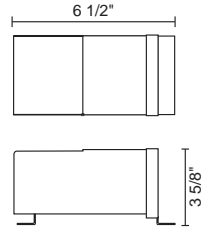

INSTALLATION AND WIRING DIAGRAM

USA

TECHNICAL

50W MAGNETIC TRANSFORMER

ART. NO. 70421 50W, 120v

IMPORTANT SAFETY INSTRUCTIONS

1. Read all instructions!
2. Turn off power prior to any work on the systems.
3. Only a qualified electrician should install this hard wired driver.
4. Install indoor or outdoor, must be installed 2ft. above ground.
5. Total wattage of the system must never exceed the wattage supplied by the low voltage driver.
6. Warranty is void in case of unauthorized modifications and/ or improper use

READ ALL OF THESE INSTALLATION INSTRUCTIONS BEFORE INSTALLING THE FIXTURE

Content of Delivery:

50W Magnetic Transformer - qty. (1)