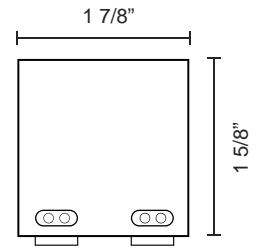

INSTALLATION AND WIRING DIAGRAM

USA

LEDRA

LEDRA™ 3W Driver

ART. NO. 70415 DC DRIVER