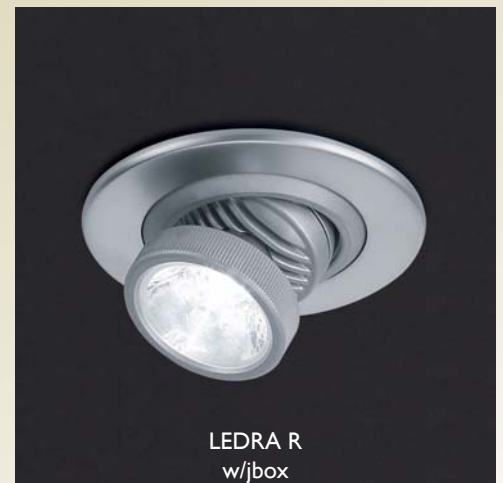

Rainbow II LED

LED Pendants

Nearly all Bruck Pendants are offered with LED.

Suitable for food preparation area.

Offered with Bruck Kiss Canopy 2" or 4" or as a uni-light for Bruck track systems.

Bronze, Chrome or Matte Chrome finish offered.

LED Advantages

- Energy Efficient
- Long Life
- No Maintenance
- No UV
- Resistant to Vibrations

Ledra Orbi, Duo, and R

Ledra Orbi, Uno, Duo and Quattro are some of the newest additions to the 3Watt Ledra Series.

Ledra Orbi offered with warm or cool white 3W LED in chrome or matte chrome finish.

Ledra Duo is offered with warm or cool white 3W LED in chrome or matte chrome finish. Suitable for damp location.

Ledra R J-box is offered with bronze or matte chrome finish, with warm or cool white 3W LED.

LEDRA Orbi

LEDRA Duo

LEDRA R
w/jbox